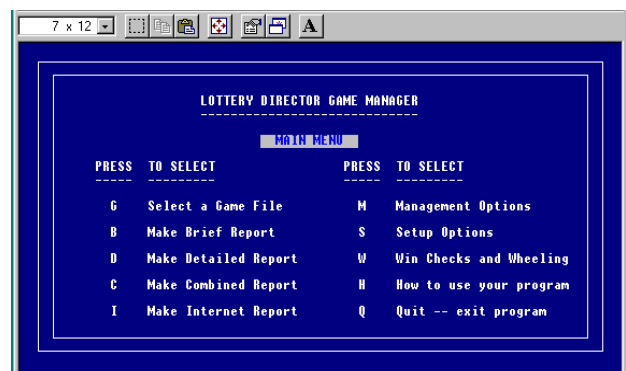

Now in this new *WinIt!*, you'll see a different part of your 'Fast Track' program.

Your program has another kind of ability to scan all games – automatically, with a click. Then you can see any game's history, Sums, Even/Odd, Low/High, Consecutives, Repeats, Groups -- *plus* its High and Low Winners, Consistent, Trending, and Overdue numbers.

How easy is it to get information like this? **It takes just one click.** That's all.

This can be an exciting part of your play. You'll get your game information so easily. And you might see surprises in the results!

Good luck -- and *WinIt!* CDEX

☒ **Visit Your WEB SITE !!**

Lottery Director on the World Wide Web
...

★ <http://www.ldir.com> ★

In this issue . . .

- **Making 'Internet' Reports**

Making 'Internet' Reports

Why is a report called an 'Internet' report?

There's a good reason. Your 'Fast Track' program will produce the report in a layout called an 'HTML' layout. This is a standard layout that every Internet 'browser' program recognizes.

So, if you already have some kind of Internet browser program in your PC, you can view the games directly in it. ('HTML' stands for 'HyperText Markup Language' – but you don't need to remember that!)

If you don't have an Internet browser in your PC – no problem! You can view the reports with your 'Fast Track' program's viewer.

Ready? Start your 'Fast Track' program.

Select: I Make Internet Report. **That's all!**

(Continued on the next page . . .)